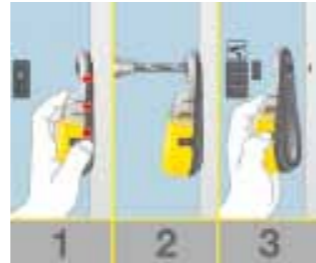

Both hands free

The DDC 50 adheres to the wall with a vacuum and directly catches drill dust without any further devices or tools. The DDC 50 works with every drill and up to 10 mm drill bit size.

Time-saving and clean

The DDC 50 catches up to 23 cm³ of drill dust. This volume is sufficient for 10 drill holes with a 6 mm drill bit.

Scope of delivery

We deliver the DDC 50 with two 1.5 V mignon batteries – rechargeable batteries can also be used. The protective cap included can also be used as a wall bracket.