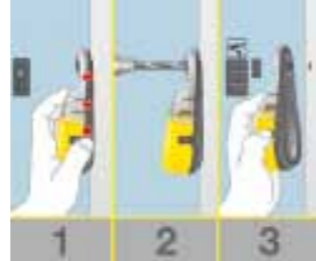

It's that simple

Set up the machine, switch it on, drill, and when done, switch off the DDC 50 – that's it.