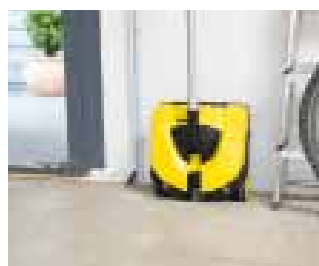

3 Sweeping is as easy as it gets

The battery-driven sweeping machine K 85 makes sweeping much easier; strenuous bending is now a thing of the past.

4 State-of-the-art lithium ion technology

Due to battery operation, the sweeper K 85 permits quick and flexible use. The efficient lithium ion battery offers increased power at reduced weight; there is no spontaneous discharge or memory effect. Moreover, the charging times are shorter than those of conventional batteries.

Table of contents – Sweepers

Battery-driven sweeping machines Page 74
Sweeping machines Page 75

Clean up quickly.

With the rechargeable K 85 you can quickly and easily sweep small to medium-sized areas such as balconies, patios, garages, driveways or small paths around the house. The innovative, moveable brush system of the K 85 adapts to all types of uneven ground, leading to clean results.

Neatly stowed

Space can be saved with the K 85's vertical snap-in handle and its upright position.

Saving strength

The battery-driven roller brush, smooth-running wheels and light weight make sweeping child's play.

Cleanliness all around

Thanks to the flexible brush system the K 85 is able to cope with uneven terrain and can even sweep along the edges as close as 5 mm.

Extremely flexible

If the battery is fully charged, the K 85 is ready for action immediately – without any preparation or annoying cables.