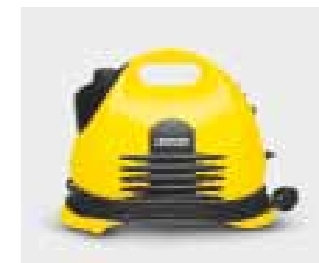

Good storage
The integrated cable storage keeps the cable stored directly on the machine.

Ready for use in 15 seconds
Descaling function

- Handheld steam cleaner for quick clean-ups
- Heating time only approx 15 sec.
- Descaling function